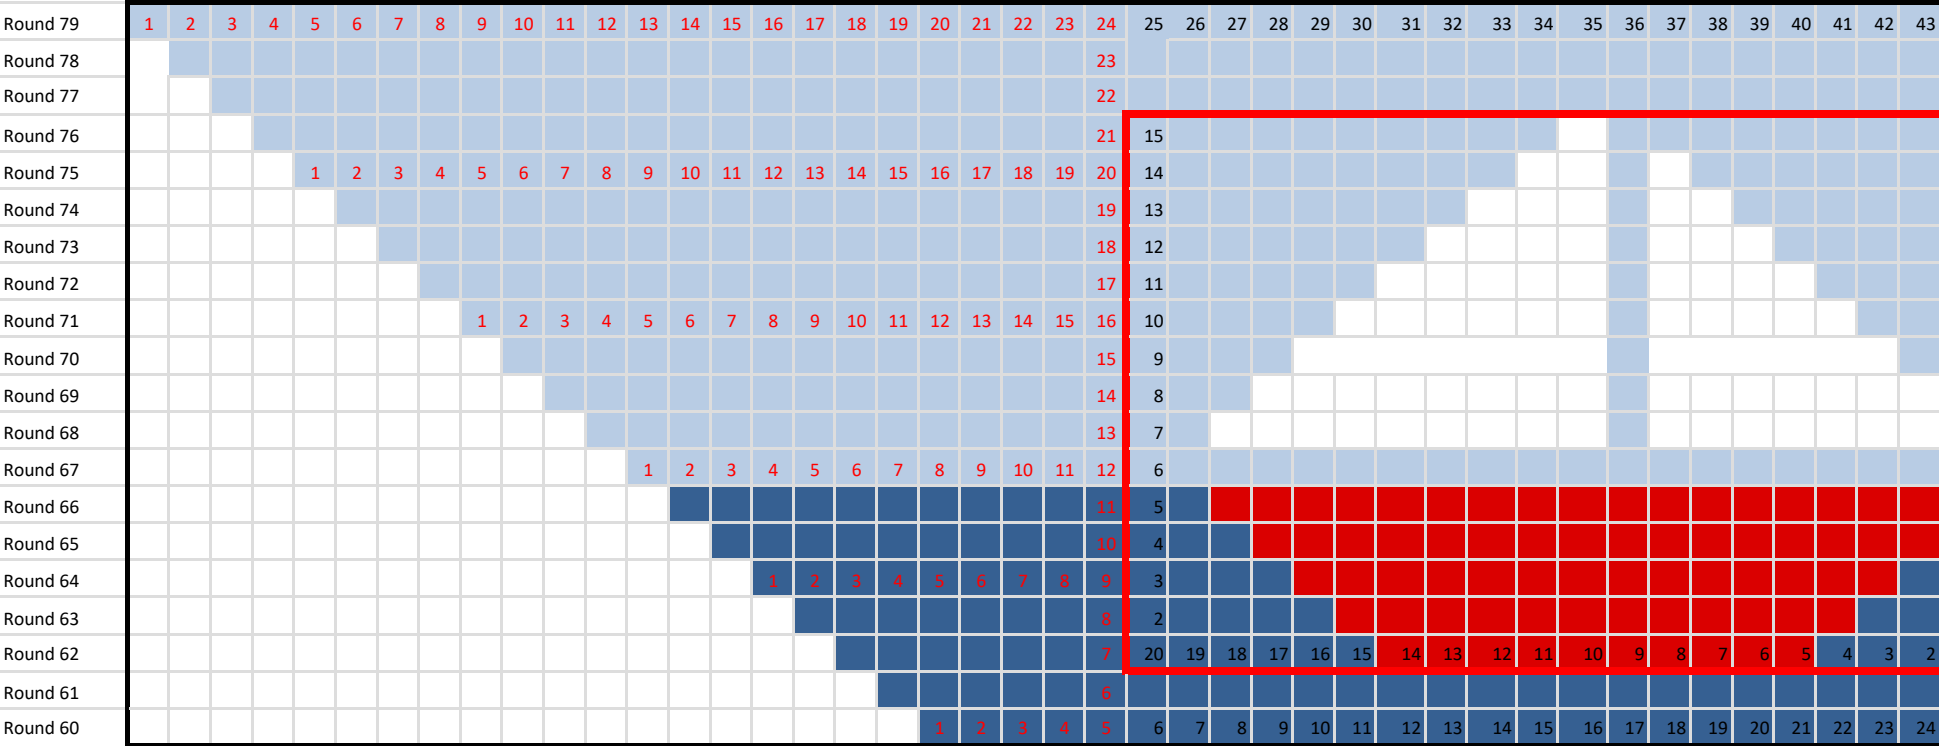

NautiCAL Chart - Lef

Numbers in RED are the sc's after your corner and before the sailing boat repeat starts

The sailing ship repeats are 15 (h) x 20 (w) sc sts

It Handed

-  Single Crochet Colour A
-  Single Crochet Colour C
-  Single Crochet Colour D
-  Single Crochet Colour E

Numbers in RED are the sc's after your sailing boat repeats are completed and before the next corner