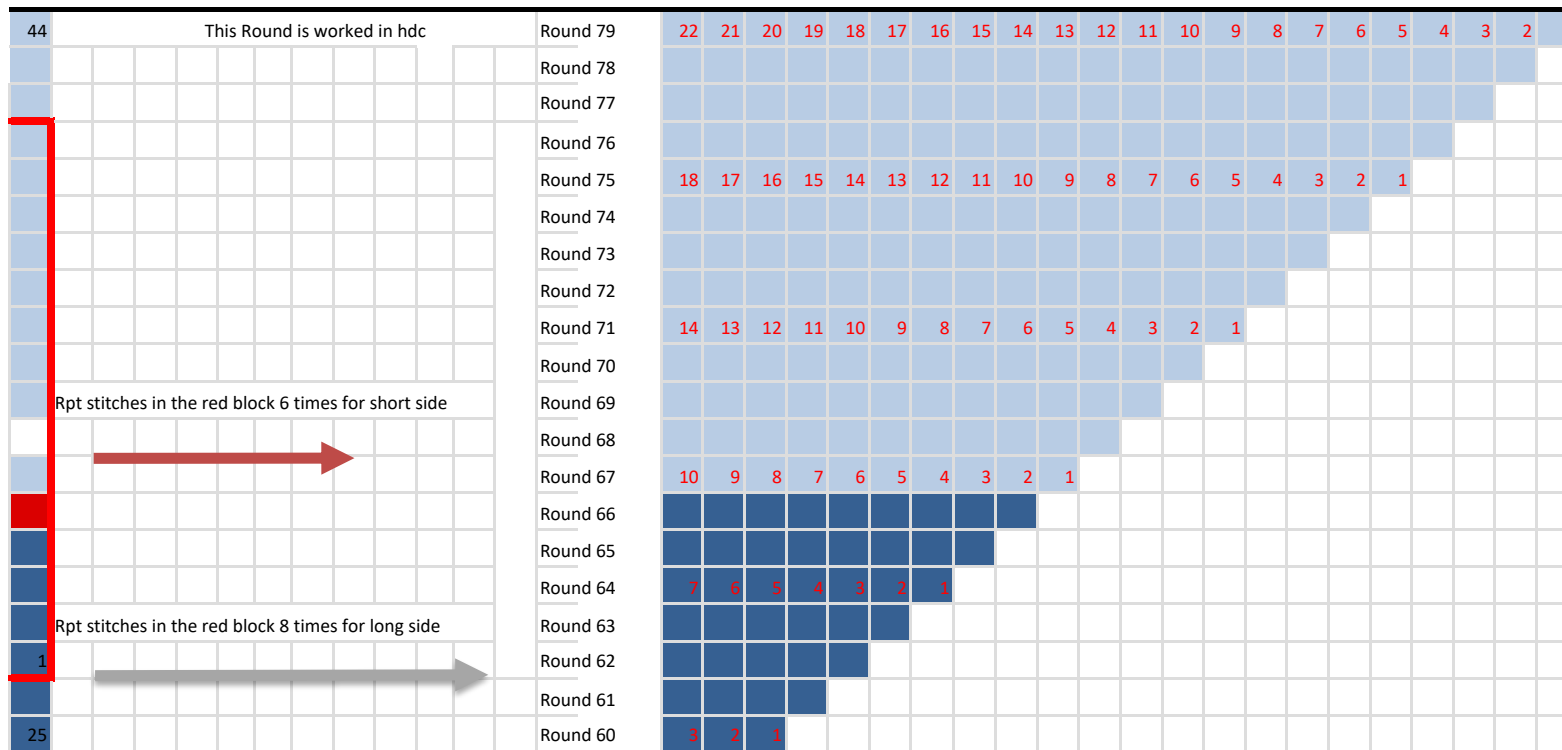

NautiCAL Chart - Lef

Numbers in RED are the sc's after your corner and before the sailing boat repeat starts

The sailing ship repeats are 15 (h) x 20 (w) sc sts

It Handed

-  Single Crochet Colour A
-  Single Crochet Colour C
-  Single Crochet Colour D
-  Single Crochet Colour E

Numbers in RED are the sc's after your sailing boat repeats are completed and before the next corner